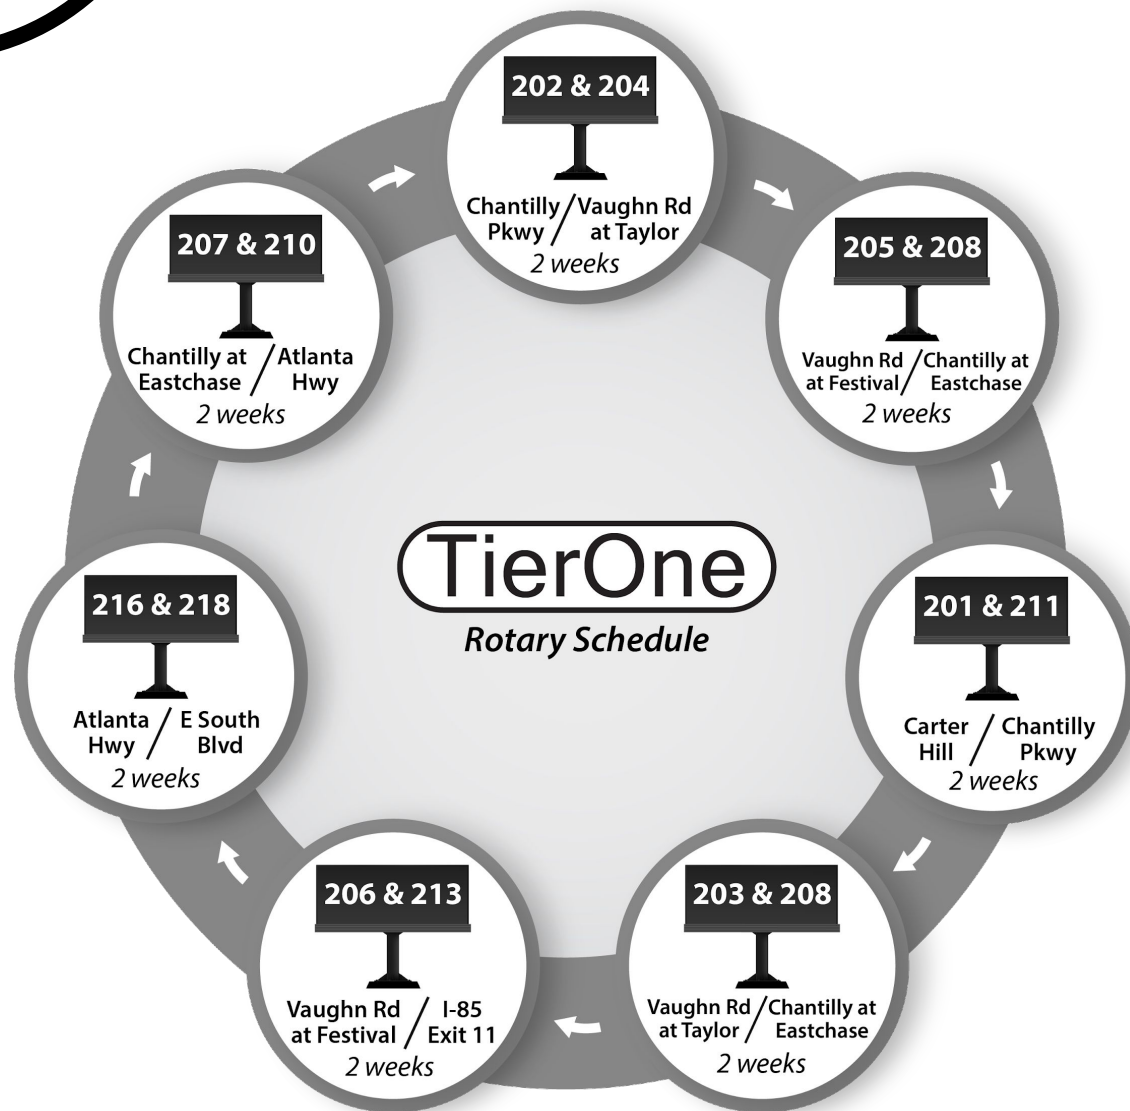

Montgomery Coverage

Ad runs on two signs for two weeks and rotates to next. Fourteen-week program delivers over 1.6 million impressions.

Rotate on each of our fourteen digitals over a fourteen week period

- Full market coverage and huge cumulative reach without the market-wide expense
- Fourteen week media presence to keep brand top of mind
- TierOne manages rotation and shows the schedule before flight start; taking work off your desk
- We can create board specific messaging to better target your audience
- Available in full showing (one :08 every minute), and half showing (one :08 every two minutes) to optimize budget