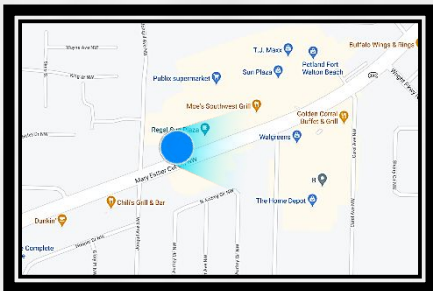

Mary Esther CTO @ Sun Plaza
Facing Northeast for Southwest Traffic

This sign is right in the middle of shopping paradise. Travelers here are driving from Sun Plaza shopping to the premier Santa Rosa Mall just up the road. Mall includes national chain stores Old Navy, Kay, Dillard's, Starbucks, Planet Fitness, and Bath & Body Works. And since Santa Rosa Mall also has restaurant options and a Regal Cinema multiplex traffic here goes well into the night.

Fort Walton, FL 32569
LAT: 30.424853 / Long: -86.645981

- FDOT Weekly Traffic: **162,750**
- GeoPath Weekly 18+ Impressions: **92,711**
- Display Size: **10'6" (h) x 36' (w)**
- Illumination: **Yes**
- Restrictions: **No Adult Content**
- Spec Sheet: www.tieronebillboards.com/specs