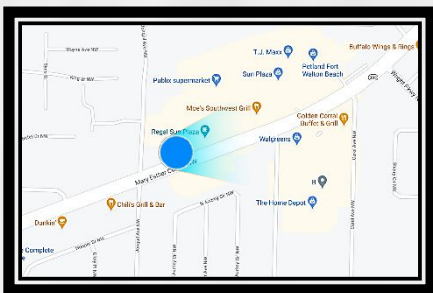

Mary Esther CTO @ Sun Plaza
Facing Southwest for Northeast Traffic

Digital reads to a long traffic light, reaches a high concentration of retail shoppers, and sits at the edge of Sun Plaza which includes Regal Cinema, Office Depot, Publix, Bealls Outlet, TJ Maxx, and Petland, with a Home Dept and Walgreens directly across the street. Just ahead is Beal Parkway leading to Okaloosa Island, Fort Walton Beach Medical Center, and Airport.

TierOne sells a maximum of eight :08 ads, so your ad appears once per minute 24/7.

Fort Walton, FL 32569
LAT: 30.424853 / Long: -86.645981

- FDOT Weekly Traffic: 162,750**
- GeoPath Weekly 18+ Impressions: 222,700**
- Display Size: 10' (h) x 36' (w)**
- Spot / Loop: 8 seconds / 64 seconds**
- Restrictions: No Adult Content**
- Spec Sheet: www.tieronebillboards.com/specs**