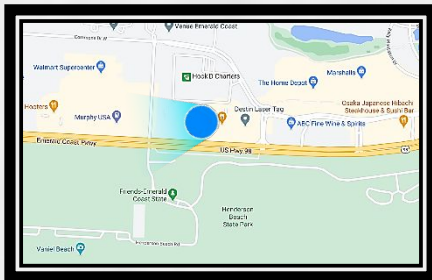

Hwy 98 @ Fudpucker's  
Facing West for Eastbound Traffic

Destin, FL 32541

LAT: 30.387547 / Long: -86.445265

In the heart of fun Destin, immediately across 98 from Henderson Beach this is the only Destin digital to deliver East Bound Traffic. Few digital options in Destin, and traffic has increased 8% over the past three years.

TierOne sells a maximum of eight :08 ads, so your ad appears once per minute 24/7.

- FDOT Weekly Traffic: **196,000**
- GeoPath Weekly 18+ Impressions: **71,849**
- Display Size: **10' (h) x 36' (w)**
- Spot / Loop: **8 seconds / 64 seconds**
- Restrictions: **No Adult Content**
- Spec Sheet: [www.tieronebillboards.com/specs](http://www.tieronebillboards.com/specs)