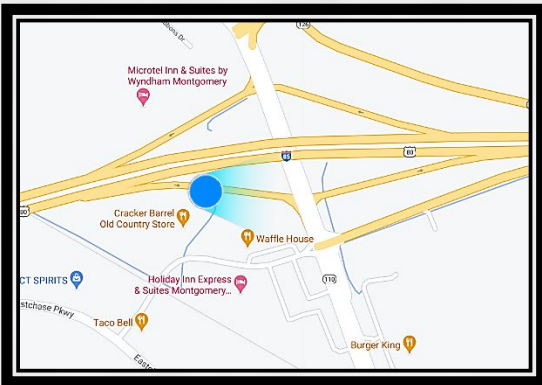

I-85 at Chantilly Parkway
Facing East for Westbound Traffic

This 14 X 48 digital board at Exit 11 on I-85 reaches thousands of people daily. It is adjacent to Eastchase Shopping Center in the fast-growing East Side of Montgomery.

TierOne sells a maximum of eight :08 ads, so your ad appears once per minute 24/7.

- ALDOT Weekly Traffic: **213,234**
- GeoPath Weekly 18+ Impressions: **171,108**
- Display Size: **14' (h) x 48' (w)**
- Spot / Loop: **8 seconds / 64 seconds**
- Restrictions: **No Adult Content**
- Spec Sheet: **www.tieronebillboards.com/specs**