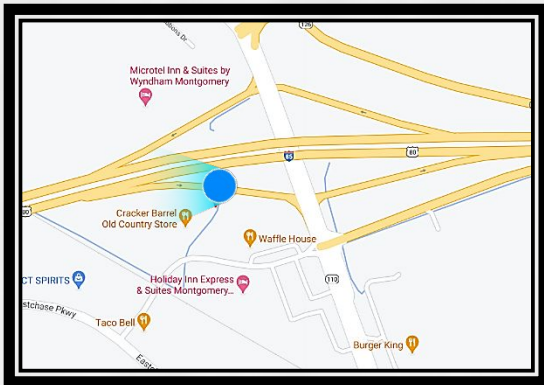

I-85 at Chantilly Parkway  
Facing West for Eastbound Traffic

Montgomery, AL 36117  
LAT: 32.367004 / Long: -86.139988

This 14 X 48 digital board at Exit 11 on I-85 reaches thousands of people daily traveling in and through Montgomery towards the east side. It is adjacent to Eastchase Shopping Center in the fast-growing East Side of Montgomery.

TierOne sells a maximum of eight :08 ads, so your ad appears once per minute 24/7.

- ALDOT Weekly Traffic: **213,234**
- GeoPath Weekly 18+ Impressions: **111,046**
- Display Size: **14' (h) x 48' (w)**
- Spot / Loop: **8 seconds / 64 seconds**
- Restrictions: **No Adult Content**
- Spec Sheet: **[www.tieronebillboards.com/specs](http://www.tieronebillboards.com/specs)**