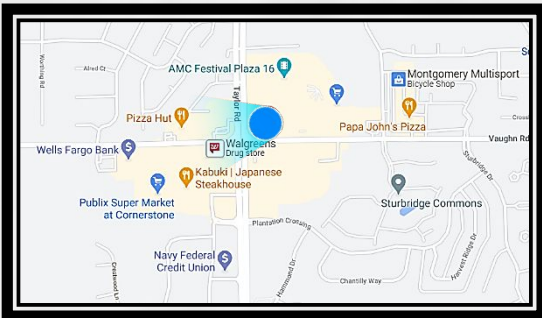

Vaughn Rd at Taylor Rd
Facing West for Eastbound Traffic.

Montgomery, AL 36116
LAT: 32.338912 / Long: -86.178161

Digital face is located at one of the busiest intersections in the East side of Montgomery. It sits adjacent to a movie theater, retail shops, three grocery stores, and Montgomery Suburbs. Audience has high Korean concentration.

TierOne sells a maximum of eight :08 ads, so your ad appears once per minute 24/7.

- ALDOT Weekly Traffic: **113,323**
- GeoPath Weekly 18+ Impressions: **47,485**
- Display Size: **8' (h) x 22' (w)**
- Spot / Loop: **8 seconds / 64 seconds**
- Restrictions: **No Adult Content**
- Spec Sheet: **www.tieronebillboards.com/specs**