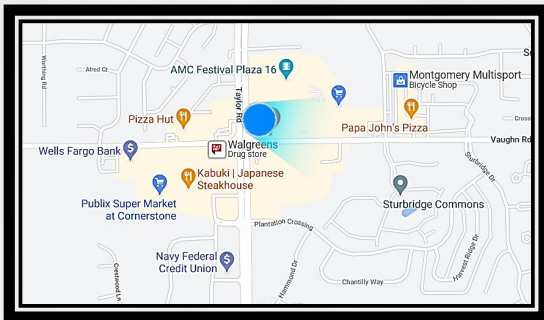

Vaughn Rd at Taylor Rd
Facing East for Westbound Traffic.

Montgomery, AL 36116
LAT: 32.338912 / Long: -86.178161

Digital face is located at one of the busiest intersections in the East side of Montgomery. It sits adjacent to a movie theater, retail shops, three grocery stores, and Montgomery Suburbs. Audience has high Korean concentration.

TierOne sells a maximum of eight :08 ads, so your ad appears once per minute 24/7.

- ALDOT Weekly Traffic: **113,323**
- GeoPath Weekly 18+ Impressions: **48,185**
- Display Size: **8' (h) x 22' (w)**
- Spot / Loop: **8 seconds / 64 seconds**
- Restrictions: **No Adult Content**
- Spec Sheet: **www.tieronebillboards.com/specs**