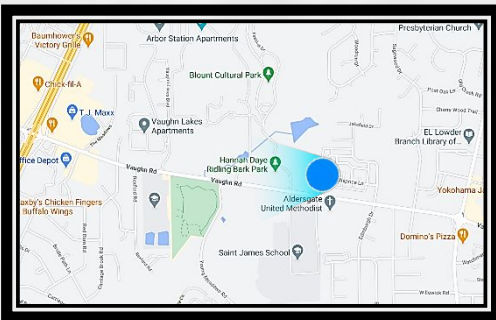

Vaughn Rd at Festival Drive  
Facing West for Eastbound Traffic

Montgomery AL 36116  
LAT: 32.340969 / Long: -86.20512

Elaborate structure helps this face stand out as a landmark. It is unusually close to the road and reads to people headed to Taylor Road, Bell Road as well as upscale Brighton Estates, Bellwood Estates, & Halcyon Park. On Sundays, travelers here are headed to one of the many churches in the area.

TierOne sells a maximum of eight :08 ads, so your ad appears once per minute 24/7.

- ALDOT Weekly Traffic: 99,015**
- GeoPath Weekly 18+ Impressions: 30,709**
- Display Size: 7' (h) x 21' (w)**
- Spot / Loop: 8 seconds / 64 seconds**
- Restrictions: No Adult Content, No Alcohol brands**
- Spec Sheet: [www.tieronebillboards.com/specs](http://www.tieronebillboards.com/specs)**