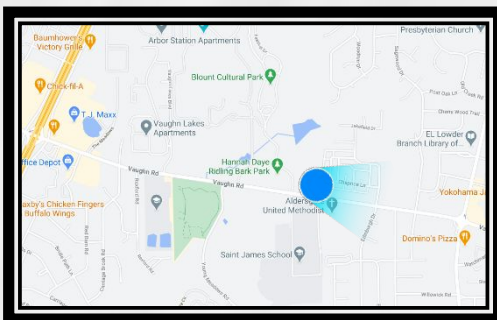

Vaughn Rd at Festival Drive
Facing East for Westbound Traffic

Montgomery AL 36116
LAT: 32.340969 / Long: -86.20512

Elaborate structure helps this face stand out as a landmark. Right hand read is unusually close to the road and reads to people headed to Twin Oaks Shopping Center, Vaughn Plaza Shopping Center, Eastern Blvd, elite private schools or one of the countless upscale subdivisions like Young Place, Young Farm, Green Acres, Ridgefield or Hillwood.

TierOne sells a maximum of eight :08 ads, so your ad appears once per minute 24/7.

- ALDOT Weekly Traffic: **99,015**
- GeoPath Weekly 18+ Impressions: **35,141**
- Display Size: **7' (h) x 21' (w)**
- Spot / Loop: **8 seconds / 64 seconds**
- Restrictions: **No Adult Content, No Alcohol brands**
- Spec Sheet: www.tieronebillboards.com/specs