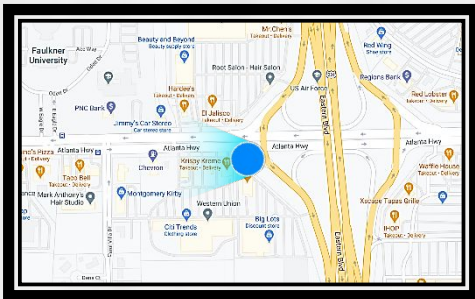

Atlanta Highway at Eastern Blvd
Facing West for Eastbound Traffic

Right hand read delivers shoppers visiting Eastern Blvd Auto Row, Atlanta Crossing Shopping Center, Montgomery East Plaza Shopping Center, and The Eastdale Mall.

TierOne sells a maximum of eight :08 ads, so your ad appears once per minute 24/7.

Montgomery, AL 36109
LAT: 32.381412 / Long: -86.212098

- ALDOT Weekly Traffic: **174,489**
- GeoPath Weekly 18+ Impressions: **68,317**
- Display Size: **7' (h) x 21' (w)**
- Spot / Loop: **8 seconds / 64 seconds**
- Restrictions: **No Adult Content**
- Spec Sheet: www.tieronebillboards.com/specs