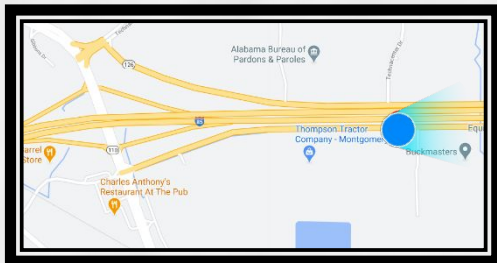

I 85 Inbound Before Exit 11, Chantilly Parkway
Facing East for Westbound Traffic

Montgomery AL 36117
LAT: 32.367528 / Long: -86.128278

Welcome to Montgomery! This 14 X 48 on I-85 is one of the first digitals motorists see as they enter Montgomery, and immediately before Exit 11.

TierOne sells a maximum of eight :08 ads, so your ad appears once per minute 24/7.

- ALDOT Weekly Traffic: **172,060**
- GeoPath Weekly 18+ Impressions: **70,319**
- Display Size: **14' (h) x 48' (w)**
- Spot / Loop: **8 seconds / 64 seconds**
- Restrictions: **No Restrictions**
- Spec Sheet: **www.tieronebillboards.com/specs**