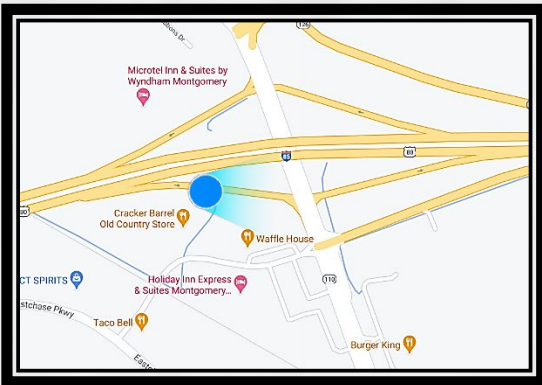

I-85 at Chantilly Parkway
Facing East for Westbound Traffic

This 14 X 48 digital board at Exit 11 on I-85 is a great windshield read - not too high and not too low. Travelers are headed to Eastchase, Taylor Rd or downtown Montgomery. Exit 11 is the key exit into the heart of the action at upscale Eastchase, and the major Eastchase shopping/dining hub. This is a must if you want to reach money.

TierOne sells a maximum of eight :08 ads, so your ad appears once per minute 24/7.

- ALDOT Weekly Traffic: **213,234**
- GeoPath Weekly 18+ Impressions: **171,108**
- Display Size: **14' (h) x 48' (w)**
- Spot / Loop: **8 seconds / 64 seconds**
- Restrictions: **No Adult Content**
- Spec Sheet: **www.tieronebillboards.com/specs**