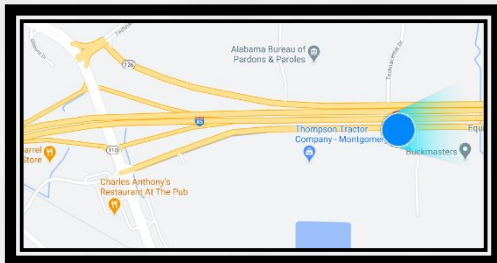

I 85 Inbound Before Exit 11, Chantilly Parkway
Facing East for Westbound Traffic

Montgomery AL 36117
LAT: 32.367528 / Long: -86.128278

Welcome to Montgomery! This 14 X 48 showpiece is your official welcome to Eastchase and Montgomery. It sits right before exit 11 Eastchase, Exit 10 Taylor/Eastchase and well before Downtown Montgomery after that. It is one of the first digitals motorists see as they enter the busy Montgomery and Eastchase areas. Exit 11 is the key exit into the heart of the action at upscale Eastchase/Pike Road.

TierOne sells a maximum of eight :08 ads, so your ad appears once per minute 24/7.

- ALDOT Weekly Traffic: **172,060**
- GeoPath Weekly 18+ Impressions: **70,319**
- Display Size: **14' (h) x 48' (w)**
- Spot / Loop: **8 seconds / 64 seconds**
- Restrictions: **No Restrictions**
- Spec Sheet: **www.tieronebillboards.com/specs**