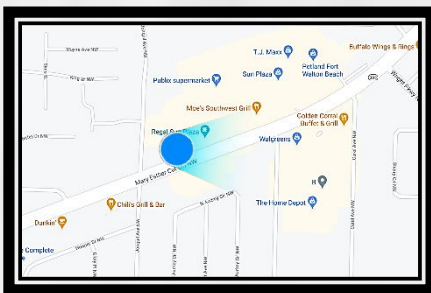

Mary Esther CTO @ Sun Plaza
Facing Northeast for Southwest Traffic

This sign is right in the middle of shopping paradise. Travelers here are driving from Sun Plaza shopping to the premier Santa Rosa Mall just up the road. Mall includes national chain stores Old Navy, Kay, Dillard's, Starbucks, Planet Fitness, and Bath & Body Works. And since Santa Rosa Mall also has restaurant options and a Regal Cinema multiplex traffic here goes well into the night.

Fort Walton, FL 32569
LAT: 30.424853 / Long: -86.645981

- FDOT Weekly Traffic: **162,750**
- GeoPath Weekly 18+ Impressions: **103,549**
- Display Size: **10'6" (h) x 36' (w)**
- Illumination: **Yes**
- Restrictions: **No Adult Content**
- Spec Sheet: www.tieronebillboards.com/specs