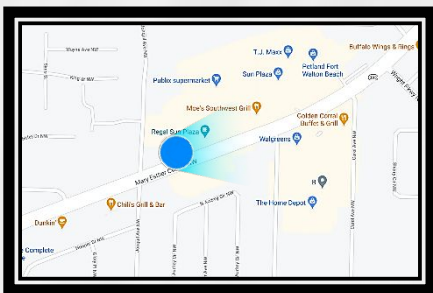

Mary Esther CTO @ Sun Plaza
Facing Southwest for Northeast Traffic

Digital reads to a long traffic light, reaches a high concentration of retail shoppers, and sits at the edge of Sun Plaza which includes Regal Cinema, Office Depot, Publix, Bealls Outlet, TJ Maxx, and Petland, with a Home Dept and Walgreens directly across the street. Just ahead is Beal Parkway leading to Okaloosa Island, Fort Walton Beach Medical Center, and Airport.

TierOne sells a maximum of eight :08 ads, so your ad appears once per minute 24/7.

Fort Walton, FL 32569
LAT: 30.424853 / Long: -86.645981

- FDOT Weekly Traffic: 162,750**
- GeoPath Weekly 18+ Impressions: 259,602**
- Display Size: 10' (h) x 36' (w)**
- Spot / Loop: 8 seconds / 64 seconds**
- Restrictions: No Adult Content**
- Spec Sheet: www.tieronebillboards.com/specs**