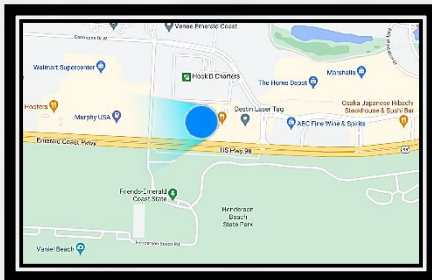

Hwy 98 @ Fudpucker's
Facing West for Eastbound Traffic

In the heart of fun Destin, immediately across 98 from Henderson Beach this is the only Destin digital to deliver East Bound Traffic. Few digital options in Destin, and traffic has increased 8% over the past three years.

TierOne sells a maximum of nine :07 ads, so your ad appears once per minute 24/7 and rates are kept as low as possible.

Destin, FL 32541
LAT: 30.387547 / Long: -86.445265

- FDOT Weekly Traffic: **196,000**
- GeoPath Weekly 18+ Impressions: **76,179**
- Display Size: **10' (h) x 36' (w)**
- Spot / Loop: **7 seconds / 63 seconds**
- Restrictions: **No Adult Content**
- Spec Sheet: www.tieronebillboards.com/specs