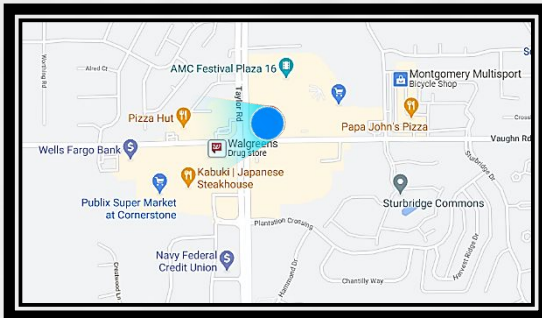

Vaughn Rd at Taylor Rd
Facing West for Eastbound Traffic.

Montgomery, AL 36116
LAT: 32.338912 / Long: -86.178161

Digital face is located at one of the busiest intersections in the East side of Montgomery. It sits adjacent to a movie theater, retail shops, three grocery stores, and Montgomery Suburbs. Audience has high Korean concentration.

TierOne sells a maximum of eight :08 ads, so your ad appears once per minute 24/7.

- ALDOT Weekly Traffic: **113,323**
- GeoPath Weekly 18+ Impressions: **50,466**
- Display Size: **8' (h) x 22' (w)**
- Spot / Loop: **8 seconds / 64 seconds**
- Restrictions: **No Adult Content**
- Spec Sheet: **www.tieronebillboards.com/specs**