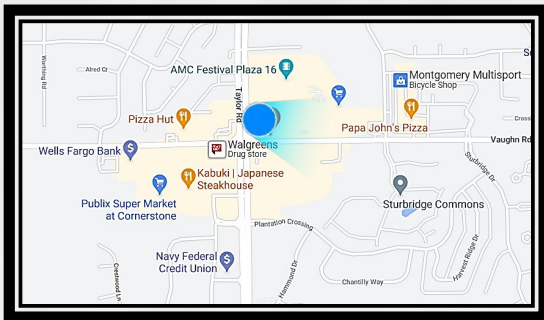

Vaughn Rd at Taylor Rd  
Facing East for Westbound Traffic.

Montgomery, AL 36116  
LAT: 32.338912 / Long: -86.178161

Digital face is located at one of the busiest intersections in the East side of Montgomery. It sits adjacent to a movie theater, retail shops, three grocery stores, and Montgomery Suburbs. Audience has high Korean concentration.

TierOne sells a maximum of eight :08 ads, so your ad appears once per minute 24/7.

- ALDOT Weekly Traffic: **113,323**
- GeoPath Weekly 18+ Impressions: **51,937**
- Display Size: **8' (h) x 22' (w)**
- Spot / Loop: **8 seconds / 64 seconds**
- Restrictions: **No Adult Content**
- Spec Sheet: **[www.tieronebillboards.com/specs](http://www.tieronebillboards.com/specs)**