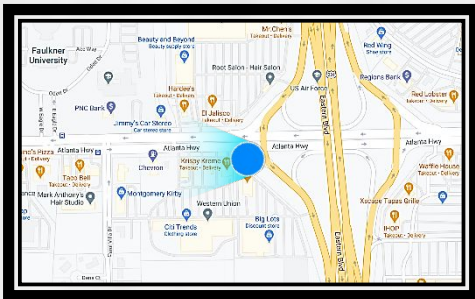

Atlanta Highway at Eastern Blvd
Facing West for Eastbound Traffic

Right hand read delivers shoppers visiting Eastern Blvd Auto Row, Atlanta Crossing Shopping Center, Montgomery East Plaza Shopping Center, and The Eastdale Mall.

TierOne sells a maximum of eight :08 ads, so your ad appears once per minute 24/7.

Montgomery, AL 36109
LAT: 32.381412 / Long: -86.212098

- ALDOT Weekly Traffic: 174,489**
- GeoPath Weekly 18+ Impressions: 71,563**
- Display Size: 7' (h) x 21' (w)**
- Spot / Loop: 8 seconds / 64 seconds**
- Restrictions: No Adult Content**
- Spec Sheet: www.tieronebillboards.com/specs**