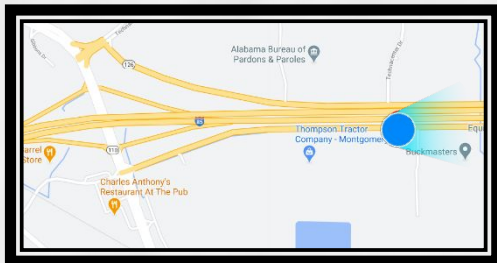

I-85 Inbound Before Exit 11, Chantilly Parkway  
Facing East for Westbound Traffic

Montgomery AL 36117  
LAT: 32.367528 / Long: -86.128278

Welcome to Montgomery! This 14 X 48 showpiece is your official welcome to Eastchase and Montgomery. It sits right before exit 11 Eastchase, Exit 10 Taylor/Eastchase and well before Downtown Montgomery after that. It is one of the first digitals motorists see as they enter the busy Montgomery and Eastchase areas. Exit 11 is the key exit into the heart of the action at upscale Eastchase/Pike Road.

TierOne sells a maximum of eight :08 ads, so your ad appears once per minute 24/7.

- ALDOT Weekly Traffic: **172,060**
- GeoPath Weekly 18+ Impressions: **75,198**
- Display Size: **14' (h) x 48' (w)**
- Spot / Loop: **8 seconds / 64 seconds**
- Restrictions: **No Restrictions**
- Spec Sheet: **[www.tieronebillboards.com/specs](http://www.tieronebillboards.com/specs)**