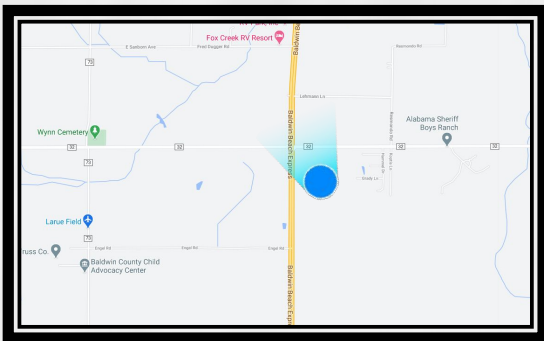

Baldwin Beach Expressway/CO RD 32
Cross Read for Southbound Traffic

Mobile, AL 36608
LAT: 30.4723 / Long: -87.666

This digital located at a traffic light is one of the first billboards seen by people driving to Summerdale, Foley, and Gulf Shores from Robertsedale, Mobile, Loxley and I-10. This road is the express North/South artery for East Mobile. Located at the light so the read is long. Traffic is extra heavy in the summer as this is the key route to tourist destinations including Alabama Gulf Coast Zoo, The Wharf, Gulf State Park, The Track Amusement Park and countless marinas.

TierOne sells a maximum of eight :08 ads, so your ad appears once per minute 24/7.

- ALDOT Weekly Traffic: 69,716**
- GeoPath Weekly 18+ Impressions: 22,432**
- Display Size: 10'6" (h) x 36' (w)**
- Illumination: Yes**
- Restrictions: No Restrictions**
- Spec Sheet: www.tieronebillboards.com/specs**