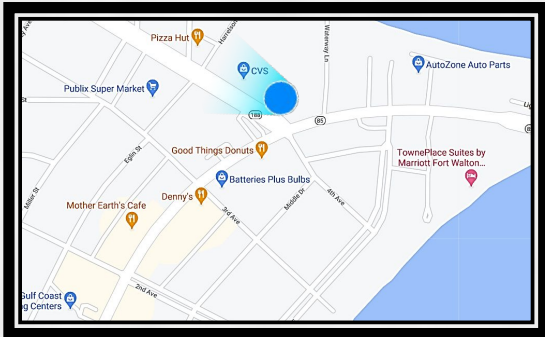

Racetrack Road @ Eglin Pkwy
Facing West for Eastbound Traffic

Fort Walton, FL 32547
LAT: 30.441406 / Long: -86.597737

This face is at the busiest traffic light/intersection in the area, in fact it's one of the few intersections where three lanes in one direction intersect with four lanes. Traffic is either headed north to Eglin Air Force Base, or south towards Fort Walton and Destin. Area is dense w/ shopping and sign is well read from CVS and Publix parking lots.

TierOne sells a maximum of eight :08 ads, so your ad appears once per minute 24/7.

- FDOT Weekly Traffic: **162,750**
- GeoPath Weekly 18+ Impressions: **75,838**
- Display Size: **10' (h) x 30' (w)**
- Spot / Loop: **8 seconds / 64 seconds**
- Restrictions: **No Adult Content**
- Spec Sheet: www.tieronebillboards.com/specs