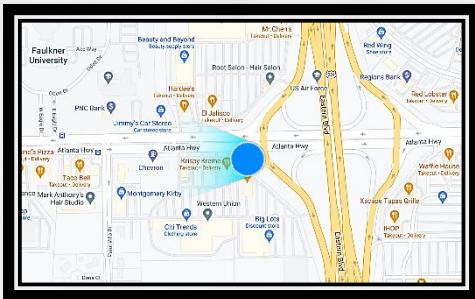

Atlanta Highway at Eastern Blvd  
Facing West for Eastbound Traffic

Right hand read delivers shoppers visiting Eastern Blvd Auto Row, Atlanta Crossing Shopping Center, Montgomery East Plaza Shopping Center, and The Eastdale Mall.

TierOne sells a maximum of eight :08 ads, so your ad appears once per minute 24/7.

Montgomery, AL 36109  
LAT: 32.381412 / Long: -86.212098

- ALDOT Weekly Traffic: **174,489**
- GeoPath Weekly 18+ Impressions: **71,562**
- Display Size: **7' (h) x 21' (w)**
- Spot / Loop: **8 seconds / 64 seconds**
- Restrictions: **No Adult Content**
- Spec Sheet: [www.tieronebillboards.com/specs](http://www.tieronebillboards.com/specs)