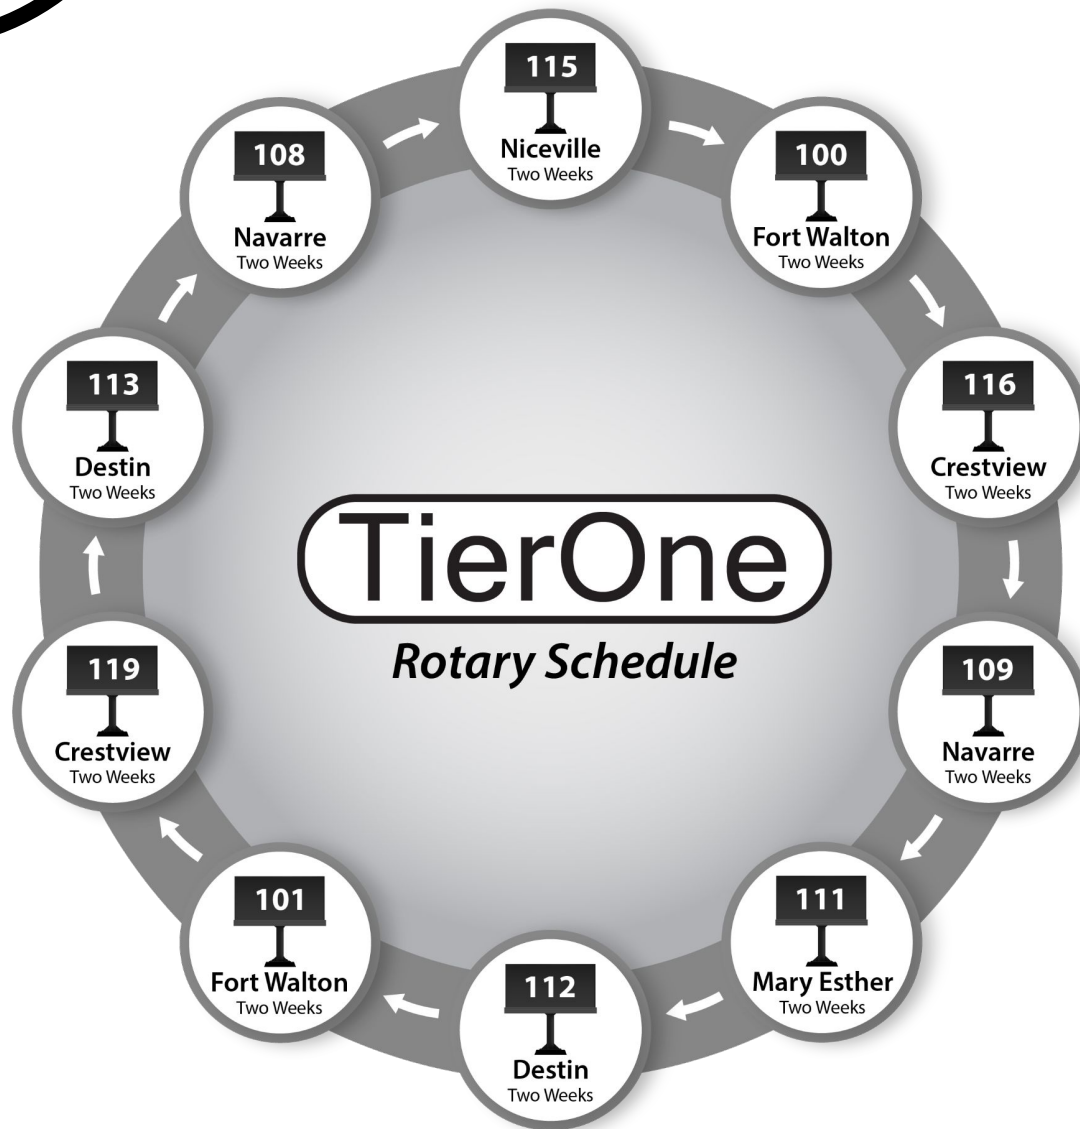

# Emerald Coast Coverage

*Ad runs on each sign for two weeks and rotates to next. Twenty-week program delivers over 1.6 million impressions.*

## ***Run on all ten digitals every twenty weeks***

- Full market coverage and huge cumulative reach without the market-wide expense
- Twenty week media presence to keep brand top of mind
- All ads run on full size digital bulletins to amplify creative
- TierOne manages rotation and shows the schedule before flight start; taking work off your desk
- We can create town specific messaging to better target your audience
- Available in full showing (one :08 every minute), and half showing (one :08 every two minutes) to optimize budget