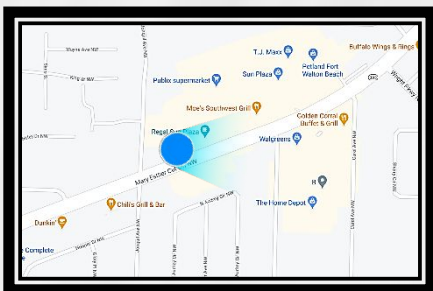

Mary Esther CTO @ Sun Plaza
Facing Northeast for Southwest Traffic

This sign is right in the middle of shopping paradise. Travelers here are driving from Sun Plaza shopping to the premier Santa Rosa Mall just up the road. Mall includes national chain stores Old Navy, Kay, Dillard's, Starbucks, Planet Fitness, and Bath & Body Works. And since Santa Rosa Mall also has restaurant options and a Regal Cinema multiplex traffic here goes well into the night.

Fort Walton, FL 32569
LAT: 30.424853 / Long: -86.645981

- FDOT Weekly Traffic: 162,750**
- GeoPath Weekly 18+ Impressions: 103,549**
- Display Size: 10'6" (h) x 36' (w)**
- Illumination: Yes**
- Restrictions: No Adult Content**
- Spec Sheet: www.tieronebillboards.com/specs**