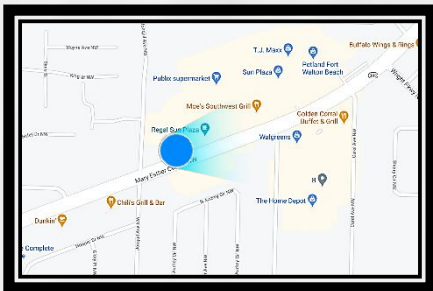

Mary Esther CTO @ Sun Plaza
Facing Southwest for Northeast Traffic

Digital reads to a long traffic light, reaches a high concentration of retail shoppers, and sits at the edge of Sun Plaza which includes Regal Cinema, Office Depot, Publix, Bealls Outlet, TJ Maxx, and Petland, with a Home Dept and Walgreens directly across the street. Just ahead is Beal Parkway leading to Okaloosa Island, Fort Walton Beach Medical Center, and Airport.

Fort Walton, FL 32569
LAT: 30.424853 / Long: -86.645981

TierOne sells a maximum of eight :08 ads, so your ad appears once per minute 24/7.

- FDOT Weekly Traffic: 162,750**
- GeoPath Weekly 18+ Impressions: 259,601**
- Display Size: 10' (h) x 36' (w)**
- Spot / Loop: 8 seconds / 64 seconds**
- Restrictions: No Adult Content**
- Spec Sheet: www.tieronebillboards.com/specs**