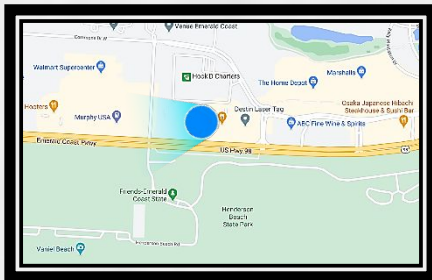

Hwy 98 @ Fudpucker's
Facing West for Eastbound Traffic

In the heart of fun Destin, immediately across 98 from Henderson Beach this is the only Destin digital to deliver East Bound Traffic. Few digital options in Destin, and traffic has increased 8% over the past three years.

TierOne sells a maximum of nine :07 ads, so your ad appears once per minute 24/7 and rates are kept as low as possible.

Destin, FL 32541
LAT: 30.387547 / Long: -86.445265

- FDOT Weekly Traffic: 196,000**
- GeoPath Weekly 18+ Impressions: 76,178**
- Display Size: 10' (h) x 36' (w)**
- Spot / Loop: 7 seconds / 63 seconds**
- Restrictions: No Adult Content**
- Spec Sheet: www.tieronebillboards.com/specs**