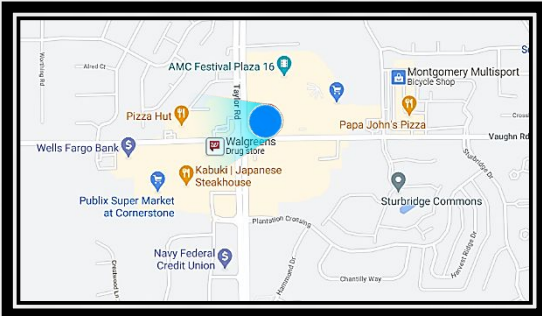

Vaughn Rd at Taylor Rd
Facing West for Eastbound Traffic.

Montgomery, AL 36116
LAT: 32.338912 / Long: -86.178161

Digital face is located at one of the busiest intersections in the East side of Montgomery. It sits adjacent to a movie theater, retail shops, three grocery stores, and Montgomery Suburbs. Audience has high Korean concentration.

TierOne sells a maximum of eight :08 ads, so your ad appears once per minute 24/7.

- ALDOT Weekly Traffic: **113,323**
- GeoPath Weekly 18+ Impressions: **50,464**
- Display Size: **8' (h) x 22' (w)**
- Spot / Loop: **8 seconds / 64 seconds**
- Restrictions: **No Adult Content**
- Spec Sheet: **www.tieronebillboards.com/specs**