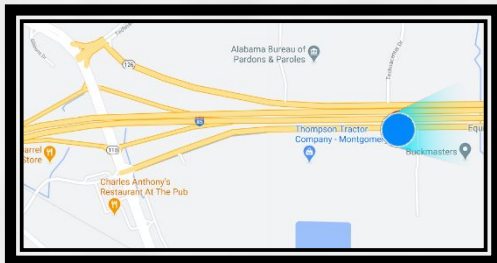

I-85 Inbound Before Exit 11, Chantilly Parkway
Facing East for Westbound Traffic

Montgomery AL 36117
LAT: 32.367528 / Long: -86.128278

Welcome to Montgomery! This 14 X 48 showpiece is your official welcome to Eastchase and Montgomery. It sits right before exit 11 Eastchase, Exit 10 Taylor/Eastchase and well before Downtown Montgomery after that. It is one of the first digitals motorists see as they enter the busy Montgomery and Eastchase areas. Exit 11 is the key exit into the heart of the action at upscale Eastchase/Pike Road.

TierOne sells a maximum of eight :08 ads, so your ad appears once per minute 24/7.

- ALDOT Weekly Traffic: **172,060**
- GeoPath Weekly 18+ Impressions: **75,195**
- Display Size: **14' (h) x 48' (w)**
- Spot / Loop: **8 seconds / 64 seconds**
- Restrictions: **No Restrictions**
- Spec Sheet: **www.tieronebillboards.com/specs**