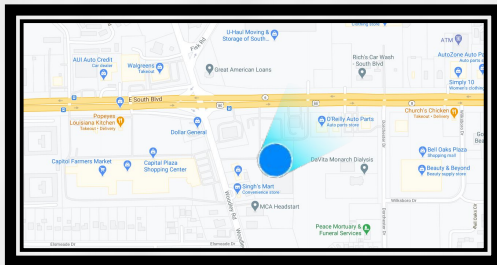

E South Blvd @ Woodley Rd
Cross Read for Westbound Traffic

Montgomery AL 36117
LAT: 32.326794 / Long: -86.263406

Wide open cross read static is a fantastic canvas for any marketer that wants to reach South Montgomery City, Baptist Medical South, Southmont and Montgomery Airport flyers. This is TierOne's closest face to downtown, and should be part of any multi unit buy.

- ALDOT Weekly Traffic: **152,817**
- GeoPath Weekly 18+ Impressions: **148,134**
- Display Size: **10'6" (h) x 36' (w)**
- Illumination: **Yes**
- Restrictions: **No Adult Content**
- Spec Sheet: www.tieronebillboards.com/specs