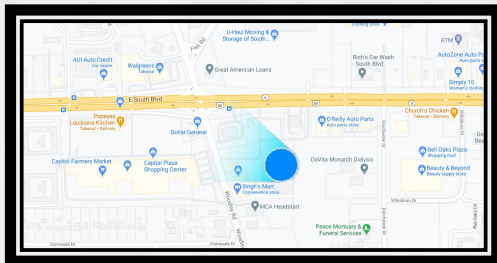

E South Blvd @ Woodley Rd
Right Read for Eastbound Traffic

This right hand read digital sits in the windshield of everyone waiting on the light at East South Blvd and Woodley Road. Mapco, a leading truck stop/convenience retailer is developing the property because their research shows that this is one of the top three busiest intersections in all of Montgomery - mic drop.

TierOne sells a maximum of eight :08 ads, so your ad appears once per minute 24/7.

Montgomery AL 36117
LAT: 32.326794 / Long: -86.263406

- ALDOT Weekly Traffic: 173,957**
- GeoPath Weekly 18+ Impressions: 192,803**
- Display Size: 10'6" (h) x 36' (w)**
- Illumination: Yes**
- Restrictions: No Adult Content**
- Spec Sheet: www.tieronebillboards.com/specs**