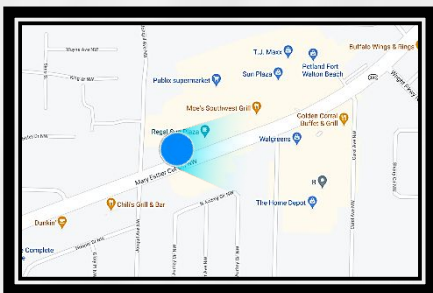

Mary Esther CTO @ Sun Plaza
Facing Northeast for Southwest Traffic

This sign is right in the middle of shopping paradise. Travelers here are driving from Sun Plaza shopping to the premier Santa Rosa Mall just up the road. Mall includes national chain stores Old Navy, Kay, Dillard's, Starbucks, Planet Fitness, and Bath & Body Works. And since Santa Rosa Mall also has restaurant options and a Regal Cinema multiplex traffic here goes well into the night.

Fort Walton, FL 32569
LAT: 30.424853 / Long: -86.645981

- FDOT Weekly Traffic: 162,750**
- GeoPath Weekly 18+ Impressions: 103,549**
- Display Size: 10'6" (h) x 36' (w)**
- Illumination: Yes**
- Restrictions: No Adult Content**
- Spec Sheet: www.tieronebillboards.com/specs**