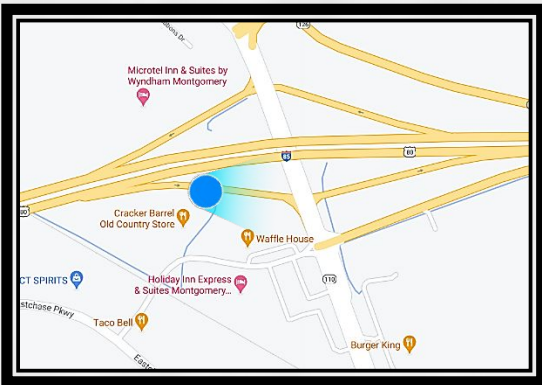

I-85 Inbound, Chantilly Parkway
Facing East for Westbound Traffic

This 14 X 48 digital board at Exit 11 on I-85 is a great windshield read - not too high and not too low. Travelers are headed to Eastchase, Taylor Rd or downtown Montgomery. Exit 11 is the key exit into the heart of the action at upscale Eastchase, and the major Eastchase shopping/dining hub. This is a must if you want to reach money.

TierOne sells a maximum of eight :08 ads, so your ad appears once per minute 24/7.

- ALDOT Weekly Traffic: **213,234**
- GeoPath Weekly 18+ Impressions: **177,995**
- Display Size: **14' (h) x 48' (w)**
- Spot / Loop: **8 seconds / 64 seconds**
- Restrictions: **No Adult Content**
- Spec Sheet: **www.tieronebillboards.com/specs**