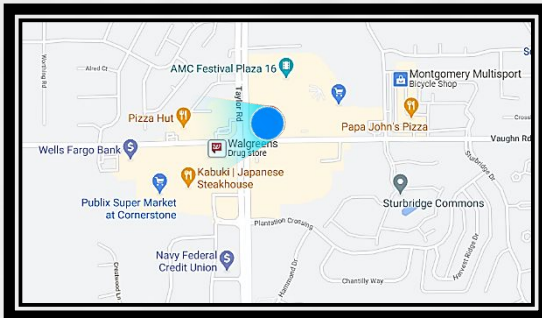

Vaughn Rd at Taylor Rd  
Facing West for Eastbound Traffic.

Montgomery, AL 36116  
LAT: 32.338912 / Long: -86.178161

Digital face is located at one of the busiest intersections in the East side of Montgomery. It sits adjacent to a movie theater, retail shops, three grocery stores, and Montgomery Suburbs. Audience has high Korean concentration.

TierOne sells a maximum of eight :08 ads, so your ad appears once per minute 24/7.

- ALDOT Weekly Traffic: **113,323**
- GeoPath Weekly 18+ Impressions: **50,464**
- Display Size: **8' (h) x 22' (w)**
- Spot / Loop: **8 seconds / 64 seconds**
- Restrictions: **No Adult Content**
- Spec Sheet: **[www.tieronebillboards.com/specs](http://www.tieronebillboards.com/specs)**