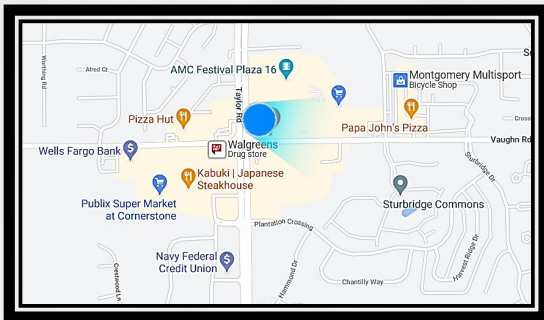

Vaughn Rd at Taylor Rd
Facing East for Westbound Traffic.

Montgomery, AL 36116
LAT: 32.338912 / Long: -86.178161

Digital face is located at one of the busiest intersections in the East side of Montgomery. It sits adjacent to a movie theater, retail shops, three grocery stores, and Montgomery Suburbs. Audience has high Korean concentration.

TierOne sells a maximum of eight :08 ads, so your ad appears once per minute 24/7.

- ALDOT Weekly Traffic: **113,323**
- GeoPath Weekly 18+ Impressions: **51,937**
- Display Size: **8' (h) x 22' (w)**
- Spot / Loop: **8 seconds / 64 seconds**
- Restrictions: **No Adult Content**
- Spec Sheet: www.tieronebillboards.com/specs