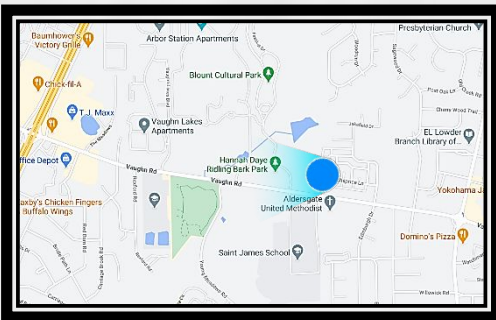

Vaughn Rd at Festival Drive
Facing West for Eastbound Traffic

Montgomery AL 36116
LAT: 32.340969 / Long: -86.20512

Elaborate structure helps this face stand out as a landmark. It is unusually close to the road and reads to people headed to Taylor Road, Bell Road as well as upscale Brighton Estates, Bellwood Estates, & Halcyon Park. On Sundays, travelers here are headed to one of the many churches in the area.

TierOne sells a maximum of eight :08 ads, so your ad appears once per minute 24/7.

- ALDOT Weekly Traffic: 99,015**
- GeoPath Weekly 18+ Impressions: 32,464**
- Display Size: 7' (h) x 21' (w)**
- Spot / Loop: 8 seconds / 64 seconds**
- Restrictions: No Adult Content, No Alcohol brands**
- Spec Sheet: www.tieronebillboards.com/specs**