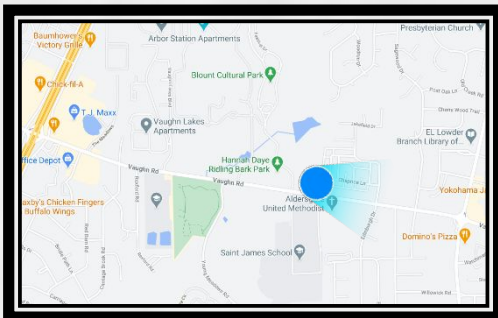

Vaughn Rd at Festival Drive
Facing East for Westbound Traffic

Montgomery AL 36116
LAT: 32.340969 / Long: -86.20512

Elaborate structure helps this face stand out as a landmark. Right hand read is unusually close to the road and reads to people headed to Twin Oaks Shopping Center, Vaughn Plaza Shopping Center, Eastern Blvd, elite private schools or one of the countless upscale subdivisions like Young Place, Young Farm, Green Acres, Ridgefield or Hillwood.

TierOne sells a maximum of eight :08 ads, so your ad appears once per minute 24/7.

- ALDOT Weekly Traffic: **99,015**
- GeoPath Weekly 18+ Impressions: **37,996**
- Display Size: **7' (h) x 21' (w)**
- Spot / Loop: **8 seconds / 64 seconds**
- Restrictions: **No Adult Content, No Alcohol brands**
- Spec Sheet: www.tieronebillboards.com/specs