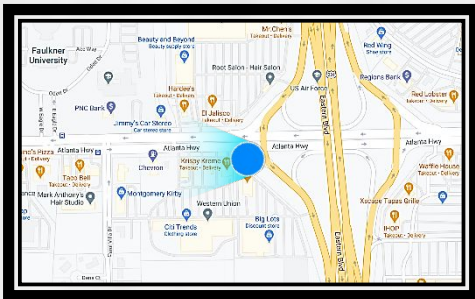

Atlanta Highway at Eastern Blvd
Facing West for Eastbound Traffic

Right hand read delivers shoppers visiting Eastern Blvd Auto Row, Atlanta Crossing Shopping Center, Montgomery East Plaza Shopping Center, and The Eastdale Mall.

TierOne sells a maximum of eight :08 ads, so your ad appears once per minute 24/7.

Montgomery, AL 36109
LAT: 32.381412 / Long: -86.212098

- ALDOT Weekly Traffic: 174,489**
- GeoPath Weekly 18+ Impressions: 71,562**
- Display Size: 7' (h) x 21' (w)**
- Spot / Loop: 8 seconds / 64 seconds**
- Restrictions: No Adult Content**
- Spec Sheet: www.tieronebillboards.com/specs**