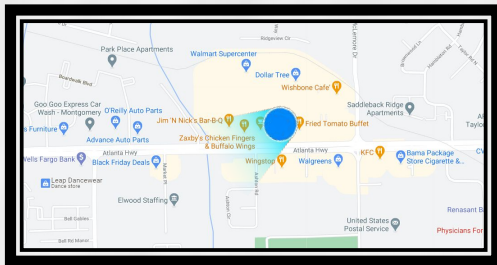

Atlanta Hwy @ McLemore Dr  
Right Read for Westbound Traffic

This right hand read digital is a star. The approach is stunning and targets people headed to the Eastdale Mall, Eastdale Square, Bell Plaza, Eastern Blvd. and downtown Montgomery.

TierOne sells a maximum of eight :08 ads, so your ad appears once per minute 24/7.

Montgomery AL 36117  
LAT: 32.382975 / Long: -86.185678

- ALDOT Weekly Traffic: **149,849**
- GeoPath Weekly 18+ Impressions: **76,706**
- Display Size: **10'6" (h) x 36' (w)**
- Illumination: **Yes**
- Restrictions: **No Adult Content**
- Spec Sheet: [www.tieronebillboards.com/specs](http://www.tieronebillboards.com/specs)