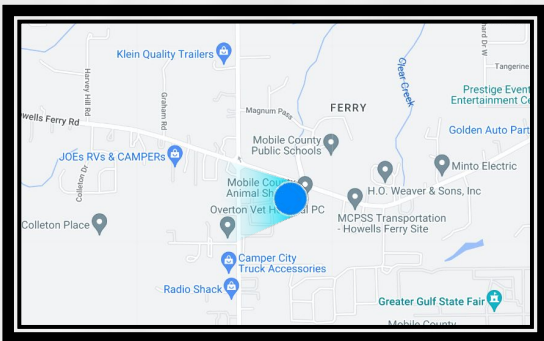

Howells Ferry at the Corner of Schillinger
Right Read for East Traffic

Mobile, AL 36608
LAT: 30.716986 / Long: -88.224868

This is the best static bulletin money can buy west of Mobile. Traffic en route to Mobile sits at the light and stares at this bulletin. Face is low to the ground for that front and center windshield read.

- ALDOT Weekly Traffic: **31,913**
- GeoPath Weekly 18+ Impressions: **130,882**
- Display Size: **10'6" (h) x 36' (w)**
- Illumination: **Yes**
- Restrictions: **No Restrictions**
- Spec Sheet: **www.tieronebillboards.com/specs**