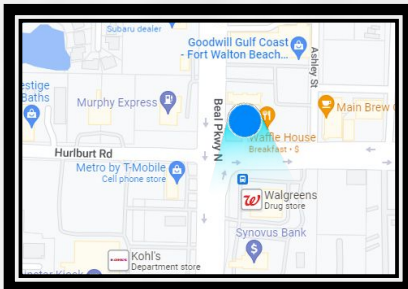

Beal & Racetrack
Right Read for Northbound Traffic

This is the best read in Fort Walton. As motorists sit at the light this 10'6 X 36' is front and center in the windshield. The light is long, as is the read. Traffic is turning onto Racetrack into downtown or headed straight north to auto row, Fort Walton - Destin Hospital, Okaloosa Technical College, Destin-Fort Walton Beach Airport, Eglin Air Force Base, Niceville and Crestview.

TierOne sells a maximum of nine :07 ads, so your ad appears once per minute 24/7.

Fort Walton Beach, FL 32569
LAT: 30.4499384 / Long: -86.6381798

- FDOT Weekly Traffic: 245,000**
- GeoPath Weekly 18+ Impressions: 191,436**
- Display Size: 10'6" (h) x 36' (w)**
- Spot / Loop: 7 seconds / 63 seconds**
- Restrictions: No C-Store/ Gas**
- Spec Sheet: www.tieronebillboards.com/specs**