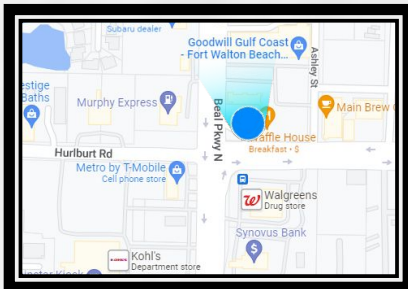

Beal & Racetrack
Cross Read for Southbound Traffic

Welcome to Fort Walton. Located at the first intersection into town from Crestview and Niceville this 10'6 X 36' stands out as a must have for any advertiser trying to reach all Fort Walton traffic coming from the north. Sign is brilliant, and is located right where you want it - where traffic snarls.

TierOne sells a maximum of nine :07 ads, so your ad appears once per minute 24/7.

Fort Walton Beach, FL 32569
LAT: 30.4499384 / Long: -86.6381798

- FDOT Weekly Traffic: 297,500**
- GeoPath Weekly 18+ Impressions: 153,491**
- Display Size: 10'6" (h) x 36' (w)**
- Spot / Loop: 7 seconds / 63 seconds**
- Restrictions: No C-Store/ Gas**
- Spec Sheet: www.tieronebillboards.com/specs**