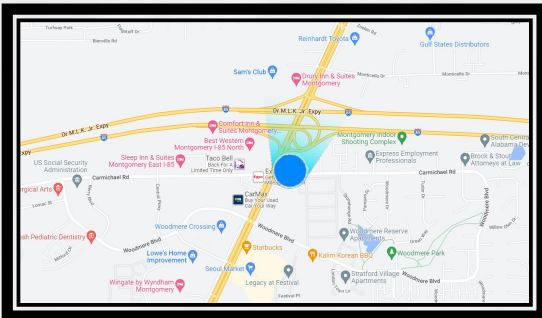

Eastern Blvd @ I-85
Cross Read for Southbound Traffic

Welcome to Montgomery. This 14' X 48' reads to all southbound Eastern Boulevard traffic stopped at a four lane traffic light. Traffic is headed into a retail gauntlet that includes Lowes, Aldi, Home Depot, Walmart, AT&T, Verizon, T-Mobile, Hyundai, Acura, Ford, and Subaru. Read to the sign is special because face is set low for maximum view shed, and the screen is brand new tech.

TierOne sells a maximum of eight :08 ads, so your ad appears once per minute 24/7.

- ALDOT Weekly Traffic: **147,144**
- GeoPath Weekly 18+ Impressions: **297,259**
- Display Size: **14' (h) x 48' (w)**
- Illumination: **Yes**
- Spec Sheet: www.tieronebillboards.com/specs

Montgomery AL 36117
LAT: 32.360749 / Long: -86.21419

For More Information Contact:

ads@tieronebillboards.com | 850-800-5000