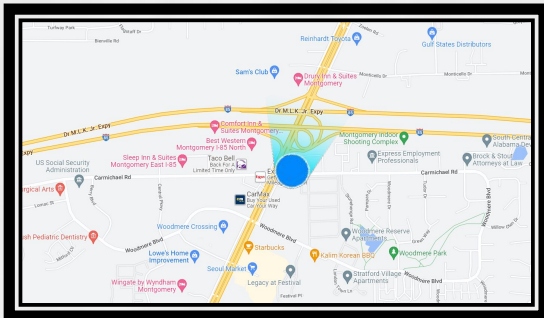

Eastern Blvd @ I-85
Cross Read for Southbound Traffic

Welcome to Montgomery. This 14' X 48' reads to all southbound Eastern Boulevard traffic stopped at a four lane traffic light, and is a head on read from the the exit ramp off I-85 at exit 6. Traffic is headed into a retail gauntlet that includes Lowe's, Aldi, Home Depot, Walmart, AT&T, Verizon, T-Mobile, and also cultural points of interest including Montgomery Museum of Fine Arts, Alabama Shakespeare Festival and Blount Cultural Park. Read to the sign is special because face is set low for maximum view shed, and the screen is brand new tech.

TierOne sells a maximum of eight :08 ads, so your ad appears once per minute 24/7.

Montgomery AL 36117
LAT: 32.360749 / Long: -86.21419

- ALDOT Weekly Traffic: **147,144**
- GeoPath Weekly 18+ Impressions: **297,259**
- Display Size: **14' (h) x 48' (w)**
- Illumination: **Yes**
- Spec Sheet: www.tieronebillboards.com/specs