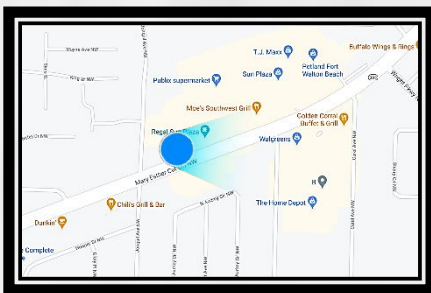

Mary Esther CTO @ Sun Plaza
Facing Northeast for Southwest Traffic

This sign is right in the middle of shopping paradise. Travelers here are driving from Sun Plaza shopping to the premier Santa Rosa Mall just up the road. Mall includes national chain stores Old Navy, Kay, Dillards, Starbucks, Planet Fitness, and Bath & Body Works. And since Santa Rosa Mall also has restaurant options and a Regal Cinema multiplex traffic here goes well into the night.

Fort Walton, FL 32569
LAT: 30.424853 / Long: -86.645981

- FDOT Weekly Traffic: **162,750**
- GeoPath Weekly 18+ Impressions: **104,334**
- Display Size: **10'6" (h) x 36' (w)**
- Illumination: **Yes**
- Restrictions: **No Adult Content**
- Spec Sheet: www.tieronebillboards.com/specs