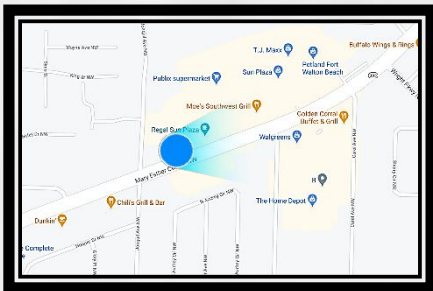

Mary Esther CTO @ Sun Plaza  
Facing Southwest for Northeast Traffic

Fort Walton, FL 32569  
LAT: 30.424853 / Long: -86.645981

Digital reads to a long traffic light, reaches a high concentration of retail shoppers, and sits at the edge of Sun Plaza which includes Regal Cinema, Office Depot, Publix, Bealls Outlet, TJ Maxx, and Petland, with a Home Dept and Walgreens directly across the street. Just ahead is Beal Parkway leading to Okaloosa Island, Fort Walton Beach Medical Center, and Airport.

TierOne sells a maximum of eight :08 ads, so your ad appears once per minute 24/7.

- FDOT Weekly Traffic: 162,750**
- GeoPath Weekly 18+ Impressions: 262,877**
- Display Size: 10' (h) x 36' (w)**
- Spot / Loop: 8 seconds / 64 seconds**
- Restrictions: No Adult Content**
- Spec Sheet: [www.tieronebillboards.com/specs](http://www.tieronebillboards.com/specs)**