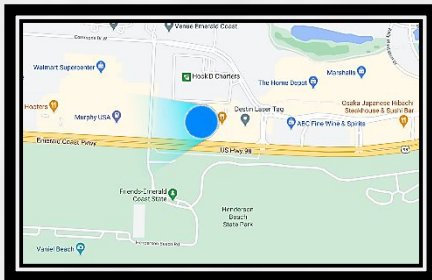

Hwy 98 @ Fudpucker's
Facing West for Eastbound Traffic

In the heart of fun Destin, immediately across 98 from Henderson Beach this is the only Destin digital to deliver East Bound Traffic. Few digital options in Destin, and traffic has increased 8% over the past three years.

TierOne sells a maximum of nine :07 ads, so your ad appears once per minute 24/7 and rates are kept as low as possible.

Destin, FL 32541
LAT: 30.387547 / Long: -86.445265

- FDOT Weekly Traffic: 196,000**
- GeoPath Weekly 18+ Impressions: 76,147**
- Display Size: 10' (h) x 36' (w)**
- Spot / Loop: 7 seconds / 63 seconds**
- Restrictions: No Adult Content**
- Spec Sheet: www.tieronebillboards.com/specs**