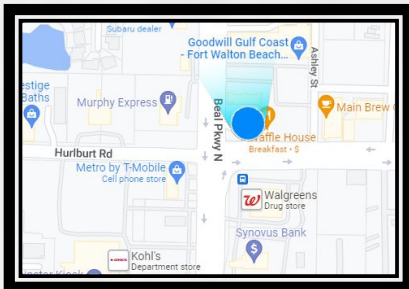

Beal & Racetrack
Cross Read for Southbound Traffic

Welcome to Fort Walton. Located at the first intersection into town from Crestview and Niceville this 10'6 X 36' stands out as a must have for any advertiser trying to reach all Fort Walton traffic coming from the north. Sign is brilliant, and is located right where you want it - where traffic snarls.

TierOne sells a maximum of nine :07 ads, so your ad appears once per minute 24/7.

Fort Walton Beach, FL 32569
LAT: 30.4499384 / Long: -86.6381798

- FDOT Weekly Traffic: 297,500**
- GeoPath Weekly 18+ Impressions: 156,552**
- Display Size: 10'6" (h) x 36' (w)**
- Spot / Loop: 7 seconds / 63 seconds**
- Restrictions: No C-Store/ Gas**
- Spec Sheet: www.tieronebillboards.com/specs**