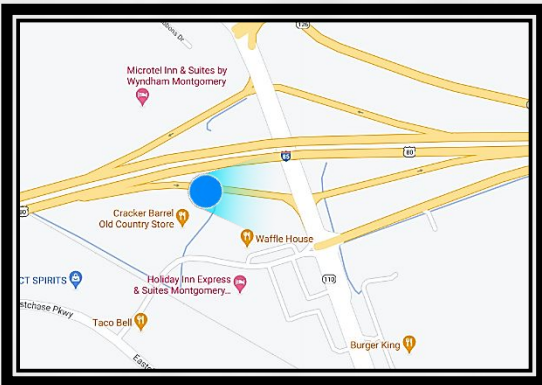

I-85 Inbound, Chantilly Parkway
Facing East for Westbound Traffic

Montgomery, AL 36117
LAT: 32.367004 / Long: -86.139988

This 14 X 48 digital board at Exit 11 on I-85 is a great windshield read - not too high and not too low. Travelers are headed to Eastchase, Taylor Rd or downtown Montgomery. Exit 11 is the key exit into the heart of the action at upscale Eastchase, and the major Eastchase shopping/dining hub. This is a must if you want to reach money.

TierOne sells a maximum of eight :08 ads, so your ad appears once per minute 24/7.

- ALDOT Weekly Traffic: **213,234**
- GeoPath Weekly 18+ Impressions: **178,197**
- Display Size: **14' (h) x 48' (w)**
- Spot / Loop: **8 seconds / 64 seconds**
- Restrictions: **No Adult Content**
- Spec Sheet: **www.tieronebillboards.com/specs**